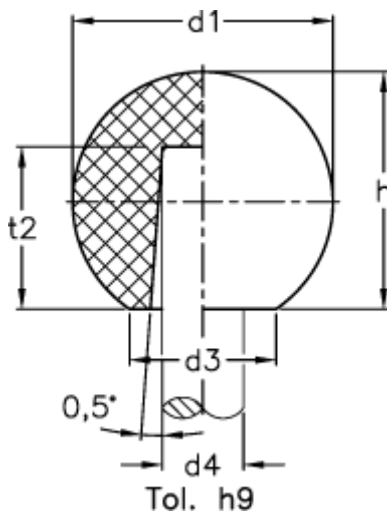

Article number: 20134156

Description: E+G Ball knob DIN 319-KT-25-B8-M

## Measures

d1	= 25
d3 approx.	= 15
d4	= B8
h	= 22.5
t2	= 16